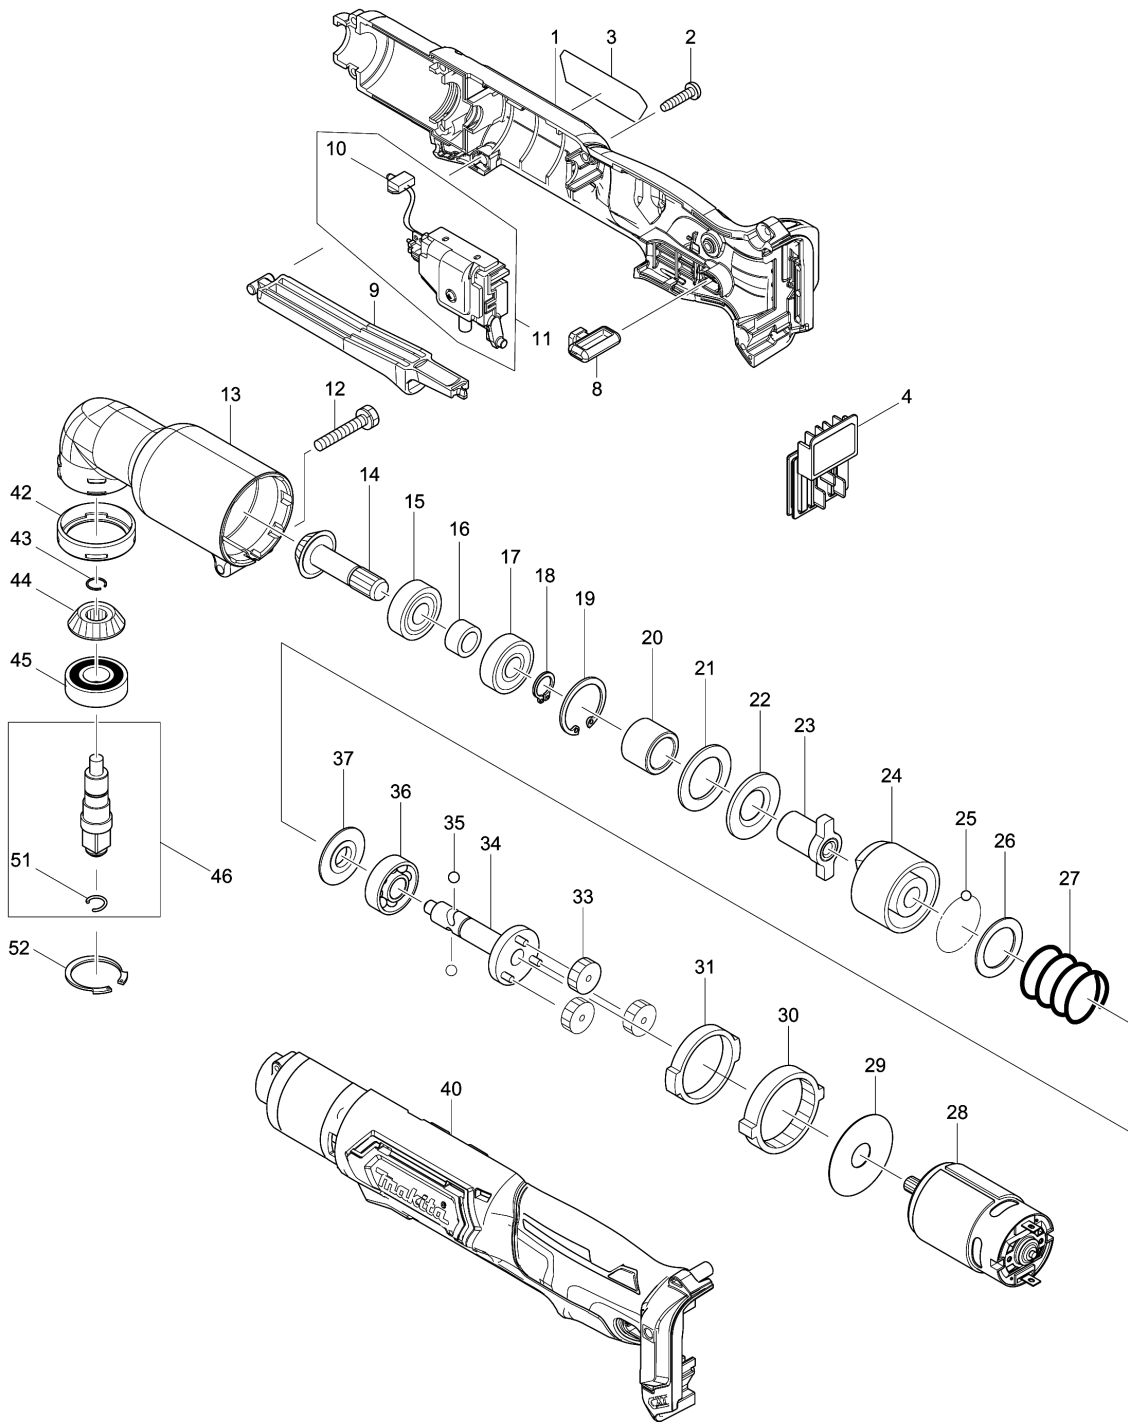

Model No.TL065D CORDLESS ANGLE IMPACT WRENCH